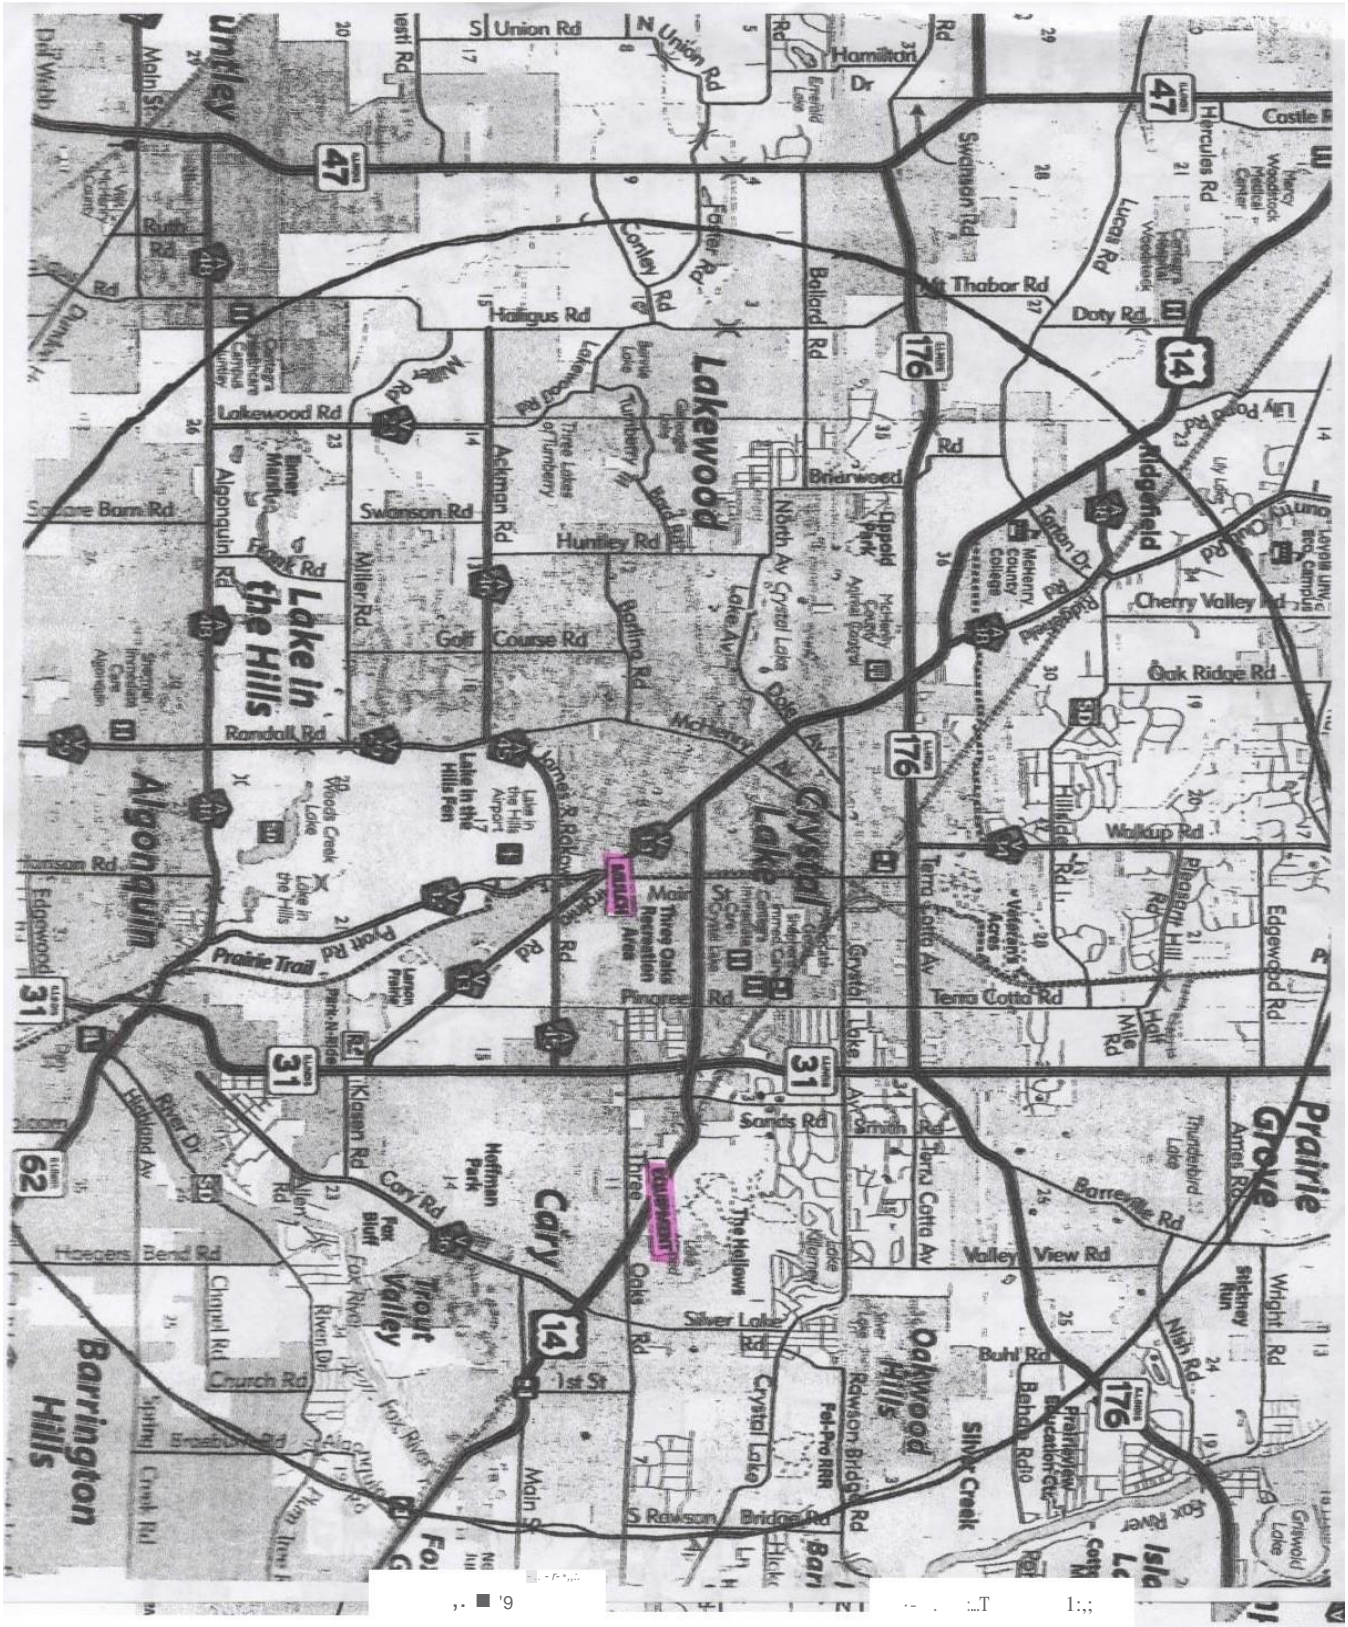

Square Footage Mulch Calculator

Cubic Yards	Inches Thick			
	2"	3"	4"	5"
3	486	324	243	162
4	648	432	324	216
5	810	540	405	270
6	972	648	486	324
7	1134	756	567	378
8	1296	864	648	432
9	1458	972	729	486
10	1620	1080	810	540
11	1782	1188	891	594
12	1944	1296	972	648
13	2106	1404	1053	702
14	2268	1512	1134	756
15	2430	1620	1215	810

Example: If you buy 5 yards of mulch from your favorite Boy Scout and the scouts spread it 3" thick, it will cover 540 square feet, which is 54' by 10'.

9

T

1

11