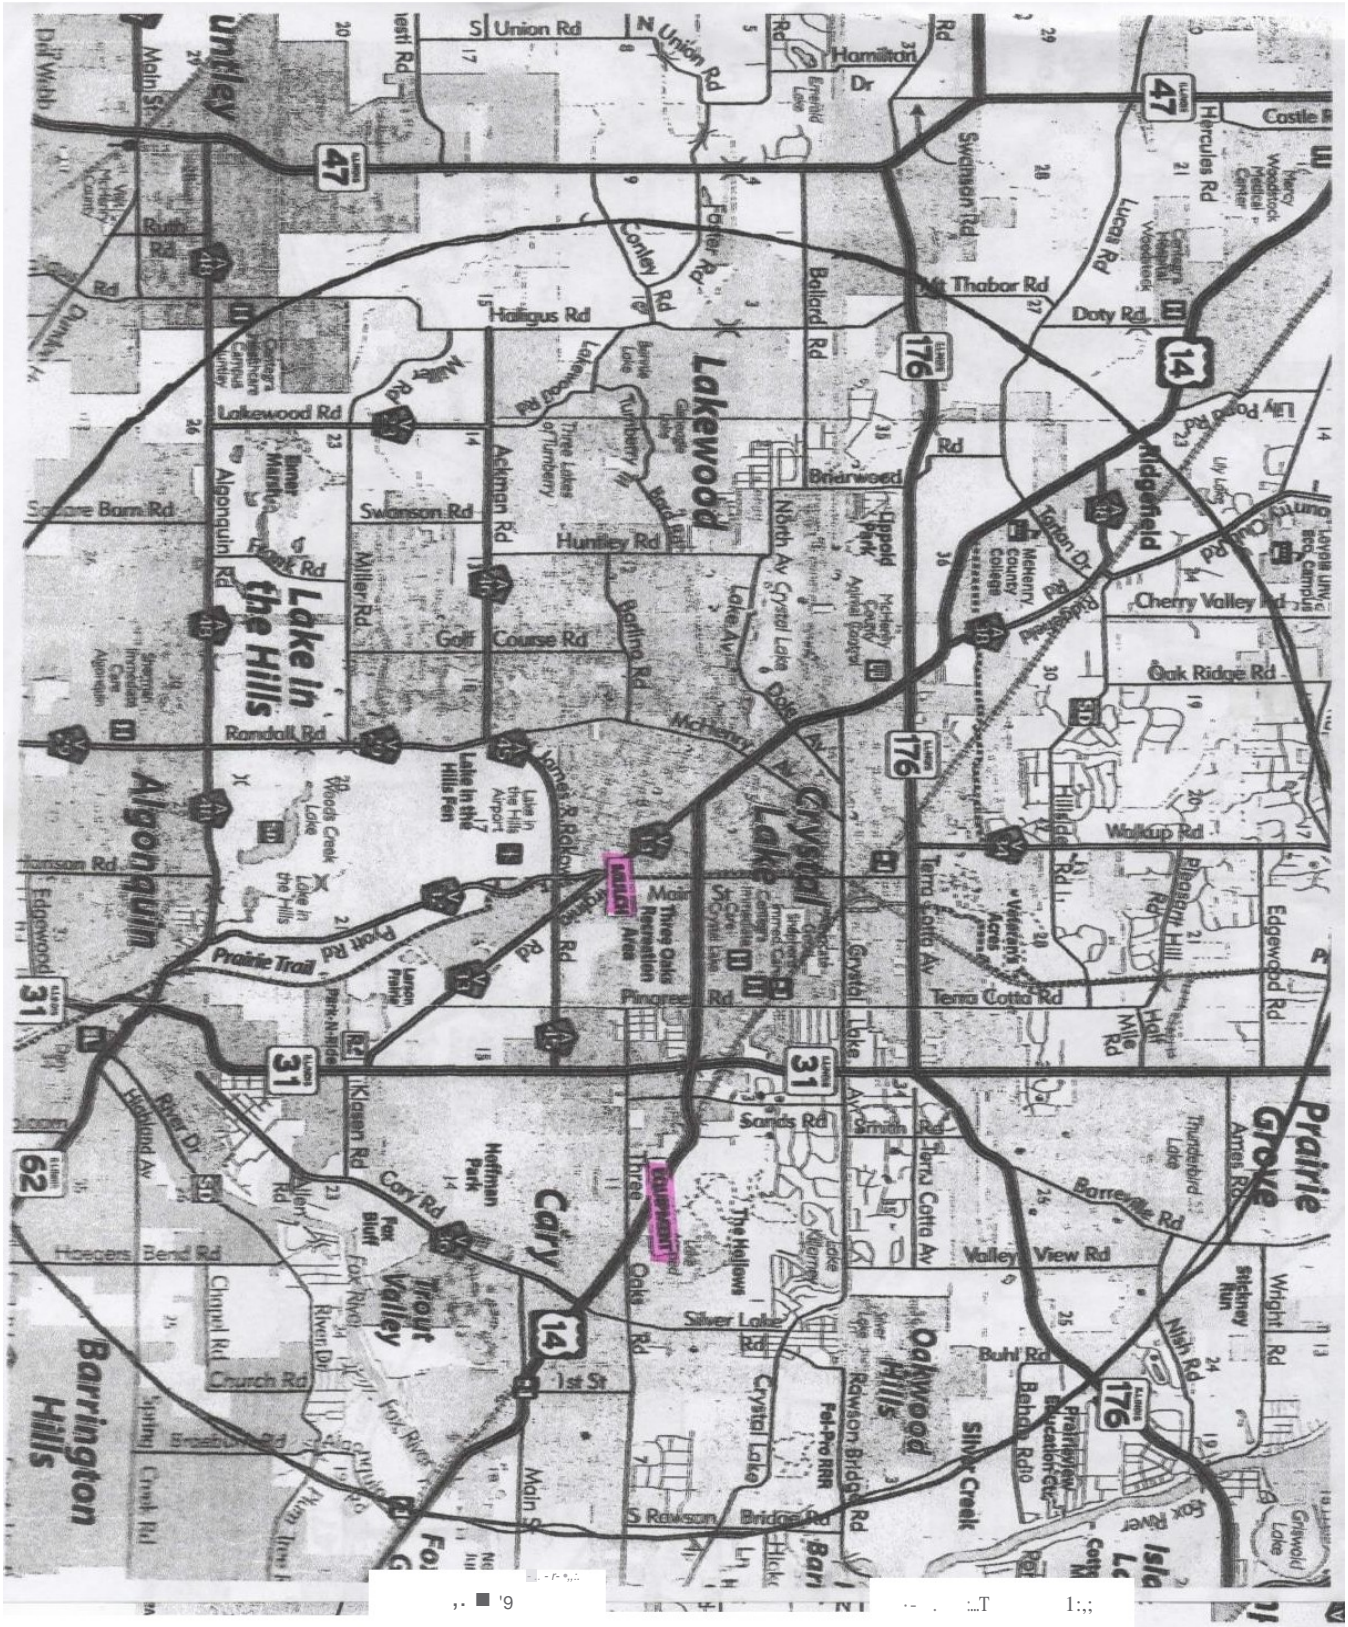

Square Footage Mulch Calculator

Cubic Yards	Inches Thick			
	2"	3"	4"	5"
3	486	324	243	162
4	648	432	324	216
5	810	540	405	270
6	972	648	486	324
7	1134	756	567	378
8	1296	864	648	432
9	1458	972	729	486
10	1620	1080	810	540
11	1782	1188	891	594
12	1944	1296	972	648
13	2106	1404	1053	702
14	2268	1512	1134	756
15	2430	1620	1215	810

Example: If you buy 5 yards of mulch from your favorite Boy Scout and the scouts spread it 3" thick, it will cover 540 square feet, which is 54' by 10'.

9

T

11